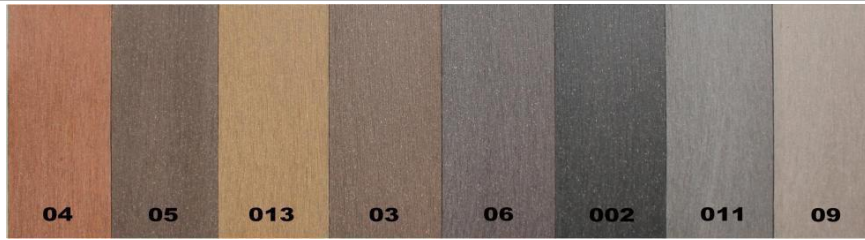

## Shanghai Seven Trust Industry Co., Ltd.

Add: Building 6, headquarter Bay, No.2500 Xiupu Rd, Pudong, Shanghai 201315, China  
Tel: 0086-021-61182468 E-mail: vip@shanghaiwpc.com

**All the smooth surface decking can be embossed.**  
**All the above 8 colors are available.**

Picture	Item No.:	Description of the product	Width (mm)	Thickness (mm)	Standard Length(m)
	ST-146S19	Solid Floor Decking	146	21	2.2m,2.9m suit for container. Also can be customized
	ST-150S25-B	Solid Floor Decking	150	25	2.2m,2.9m suit for container. Also can be customized
	ST-140S23-C	Solid Floor Decking	140	23	2.2m,2.9m suit for container. Also can be customized
	ST-150M22	M-Type Floor Decking	150	22	2.2m,2.9m suit for container. Also can be customized
	ST-140S25	Solid Floor Decking	140	25	2.2m,2.9m suit for container. Also can be customized
	ST-200S20-A	Solid Floor Decking	200	20	2.2m,2.9m suit for container. Also can be customized
	ST-200S20-B	Solid Floor Decking	200	20	2.2m,2.9m suit for container. Also can be customized